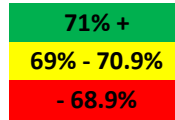

COLOR CONTRAST

ADA 703.5.1 states: "Characters shall contrast with their background with either light characters on a dark background or dark characters on a light background." Signs are more legible for persons with low vision when characters contrast as much as possible with their background. Best Signs recommends contrast greater than 70%. The chart below shows color contrast for our standard paint colors when the copy color is black or white. For contrast of copy colors other than black or white please use our contrast calculator online at www.bestsigns.com/color_chart.html